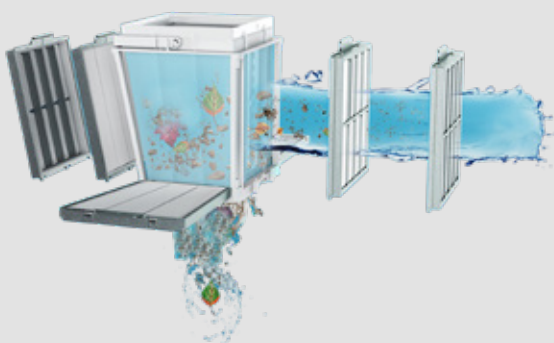

Double Layer Filter Screen Enables Stratified Filtering; Large Capacity, No Canister-Full

Brightbot 6000 has double-layer filter screens. The inner rough filter can screen out tinny stones, gravels, and twigs, while the outer filter panels have more excellent fineness and can filter soil, debris and lipid.

The 6L extra large canister sets you free from worrying about its capacity. It only needs one press to access the canister and then you can give it daily cleanings.