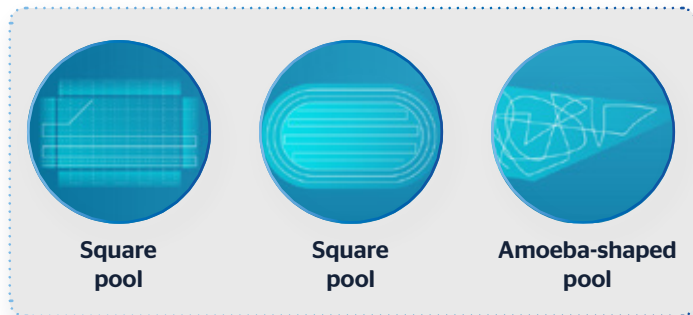

Brightbot 6000 S-Clean technology, suitable for various pool shapes.